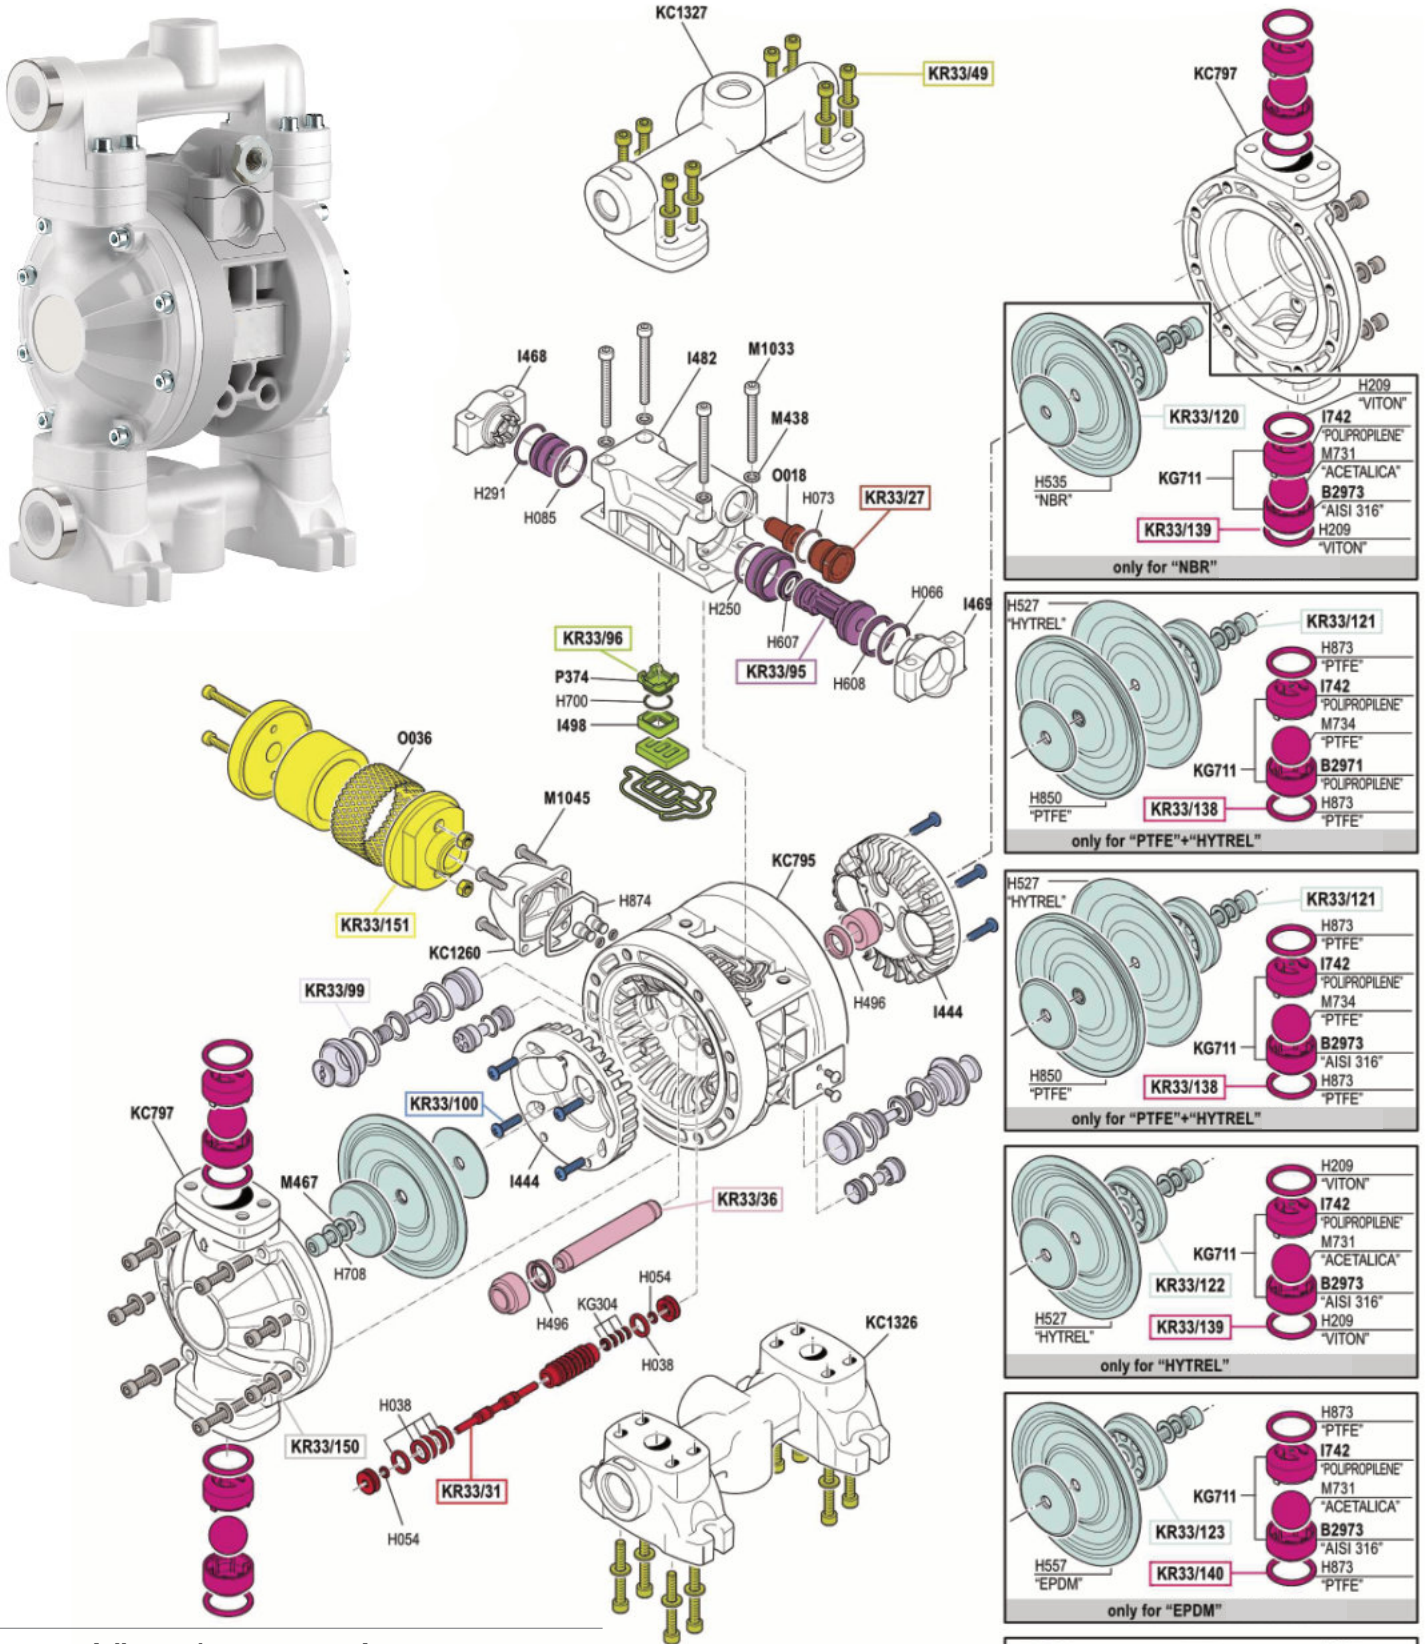

Ersatzteilliste Doppelmembranpumpen

Spare part list Double diaphragm pump

Pumpengehäuse / pump casing Polypropylen

Membran / membranes

EPDM	7.105.100
Hytrel	7.105.110
NBR	7.105.120
Santoprene	7.105.130
PTFE + Hytrel	7.105.140

Ersatzteilliste Doppelmembranpumpen

Spare part list Double diaphragm pump

Ersatzteile, Set Spare parts, set	Art.Nr. Item-No	Menge Qty	Art.Nr. Item-No	Menge Qty
KR33/27	H700	1	KR33/209 (air distributor gaskets kit)	1
KR33/31	H708	2	KR33/210 (motor gaskets kit)	1
KR33/49	I444	2	KR33/286 (diaphragm + valve kit NBR)	1
KR33/95	I468	1	KR33/287 (diaphragm + valve kit PTFE+Hytrel)	1
KR33/96	I469	1	KR33/288 (diaphragm + valve kit Hytrel)	1
KR33/151	I482	1	KR33/289 (diaphragm + valve kit EPDM)	1
KR33/98	I498	1	KR33/290 (diaphragm + valve kit Santoprene)	1
KR33/99	KC795	1		
KR33/100	KC1260	1		
KR33/120 (NBR)	KC1326	1		
KR33/121 (PTFE+Hytrel)	KC1327	1		
KR33/122 (Hytrel)	KC797	2	KS33/150 (NBR) includes KR33/209, KR33/210, KR33/286	1
KR33/123 (EPDM)	M1033	4	KS33/151 (PTFE+Hytrel) includes KR33/209, KR33/210, KR33/287	1
KR33/124 (Santoprene)	M1045	4	KS33/152 (Hytrel) includes KR33/209, KR33/210, KR33/288	1
KR33/138 (PTFE+Hytrel)	M438	2	KS33/153 (EPDM) includes KR33/209, KR33/210, KR33/289	1
KR33/139 (Hytrel)	M467	2	KS33/154 Santoprene includes KR33/209, KR33/210, KR33/290	1
KR33/140 (EPDM)	0036	1		
KR33/141 (Santoprene)	P374	1		
KR33/150	H527 (Hytrel)	2		
	H535 (NBR)	2		
	H557 (EPDM)	2		
	H617 (Santoprene)	2		
	H850 (PTFE)	2		
	H209 (Viton)	8		
	H873 (PTFE)	8		
	M744	4		
	M731 (Acetalica)	4		
	M734 (PTFE)	4		
	M760 (Santoprene)	4		