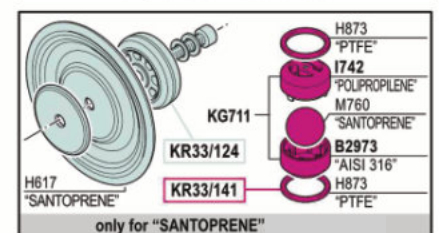

Ersatzteilliste Doppelmembranpumpen

Spare part list Double diaphragm pump

Pumpengehäuse / pump casing Polypropylen

Membran / membranes

EPDM	7.105.100
Hytrel	7.105.110
NBR	7.105.120
Santoprene	7.105.130
PTFE + Hytrel	7.105.140

Ersatzteilliste Doppelmembranpumpen

Spare part list Double diaphragm pump

Ersatzteile, Set Spare parts, set	Art.Nr. Item-No	Menge Qty	Art.Nr. Item-No	Menge Qty
KR33/27	H700	1	KR33/209 (air distributor gaskets kit)	1
KR33/31	H708	2	KR33/210 (motor gaskets kit)	1
KR33/49	I444	2	KR33/286 (diaphragm + valve kit NBR)	1
KR33/95	I468	1	KR33/287 (diaphragm + valve kit PTFE+Hytrel)	1
KR33/96	I469	1	KR33/288 (diaphragm + valve kit Hytrel)	1
KR33/151	I482	1	KR33/289 (diaphragm + valve kit EPDM)	1
KR33/98	I498	1	KR33/290 (diaphragm + valve kit Santoprene)	1
KR33/99	KC795	1		
KR33/100	KC1260	1		
KR33/120 (NBR)	KC1326	1		
KR33/121 (PTFE+Hytrel)	KC1327	1		
KR33/122 (Hytrel)	KC797	2	KS33/150 (NBR) includes KR33/209, KR33/210, KR33/286	1
KR33/123 (EPDM)	M1033	4	KS33/151 (PTFE+Hytrel) includes KR33/209, KR33/210, KR33/287	1
KR33/124 (Santoprene)	M1045	4	KS33/152 (Hytrel) includes KR33/209, KR33/210, KR33/288	1
KR33/138 (PTFE+Hytrel)	M438	2	KS33/153 (EPDM) includes KR33/209, KR33/210, KR33/289	1
KR33/139 (Hytrel)	M467	2	KS33/154 Santoprene includes KR33/209, KR33/210, KR33/290	1
KR33/140 (EPDM)	0036	1		
KR33/141 (Santoprene)	P374	1		
KR33/150	H527 (Hytrel)	2		
	H535 (NBR)	2		
	H557 (EPDM)	2		
	H617 (Santoprene)	2		
	H850 (PTFE)	2		
	H209 (Viton)	8		
	H873 (PTFE)	8		
	M744	4		
	M731 (Acetalica)	4		
	M734 (PTFE)	4		
	M760 (Santoprene)	4		