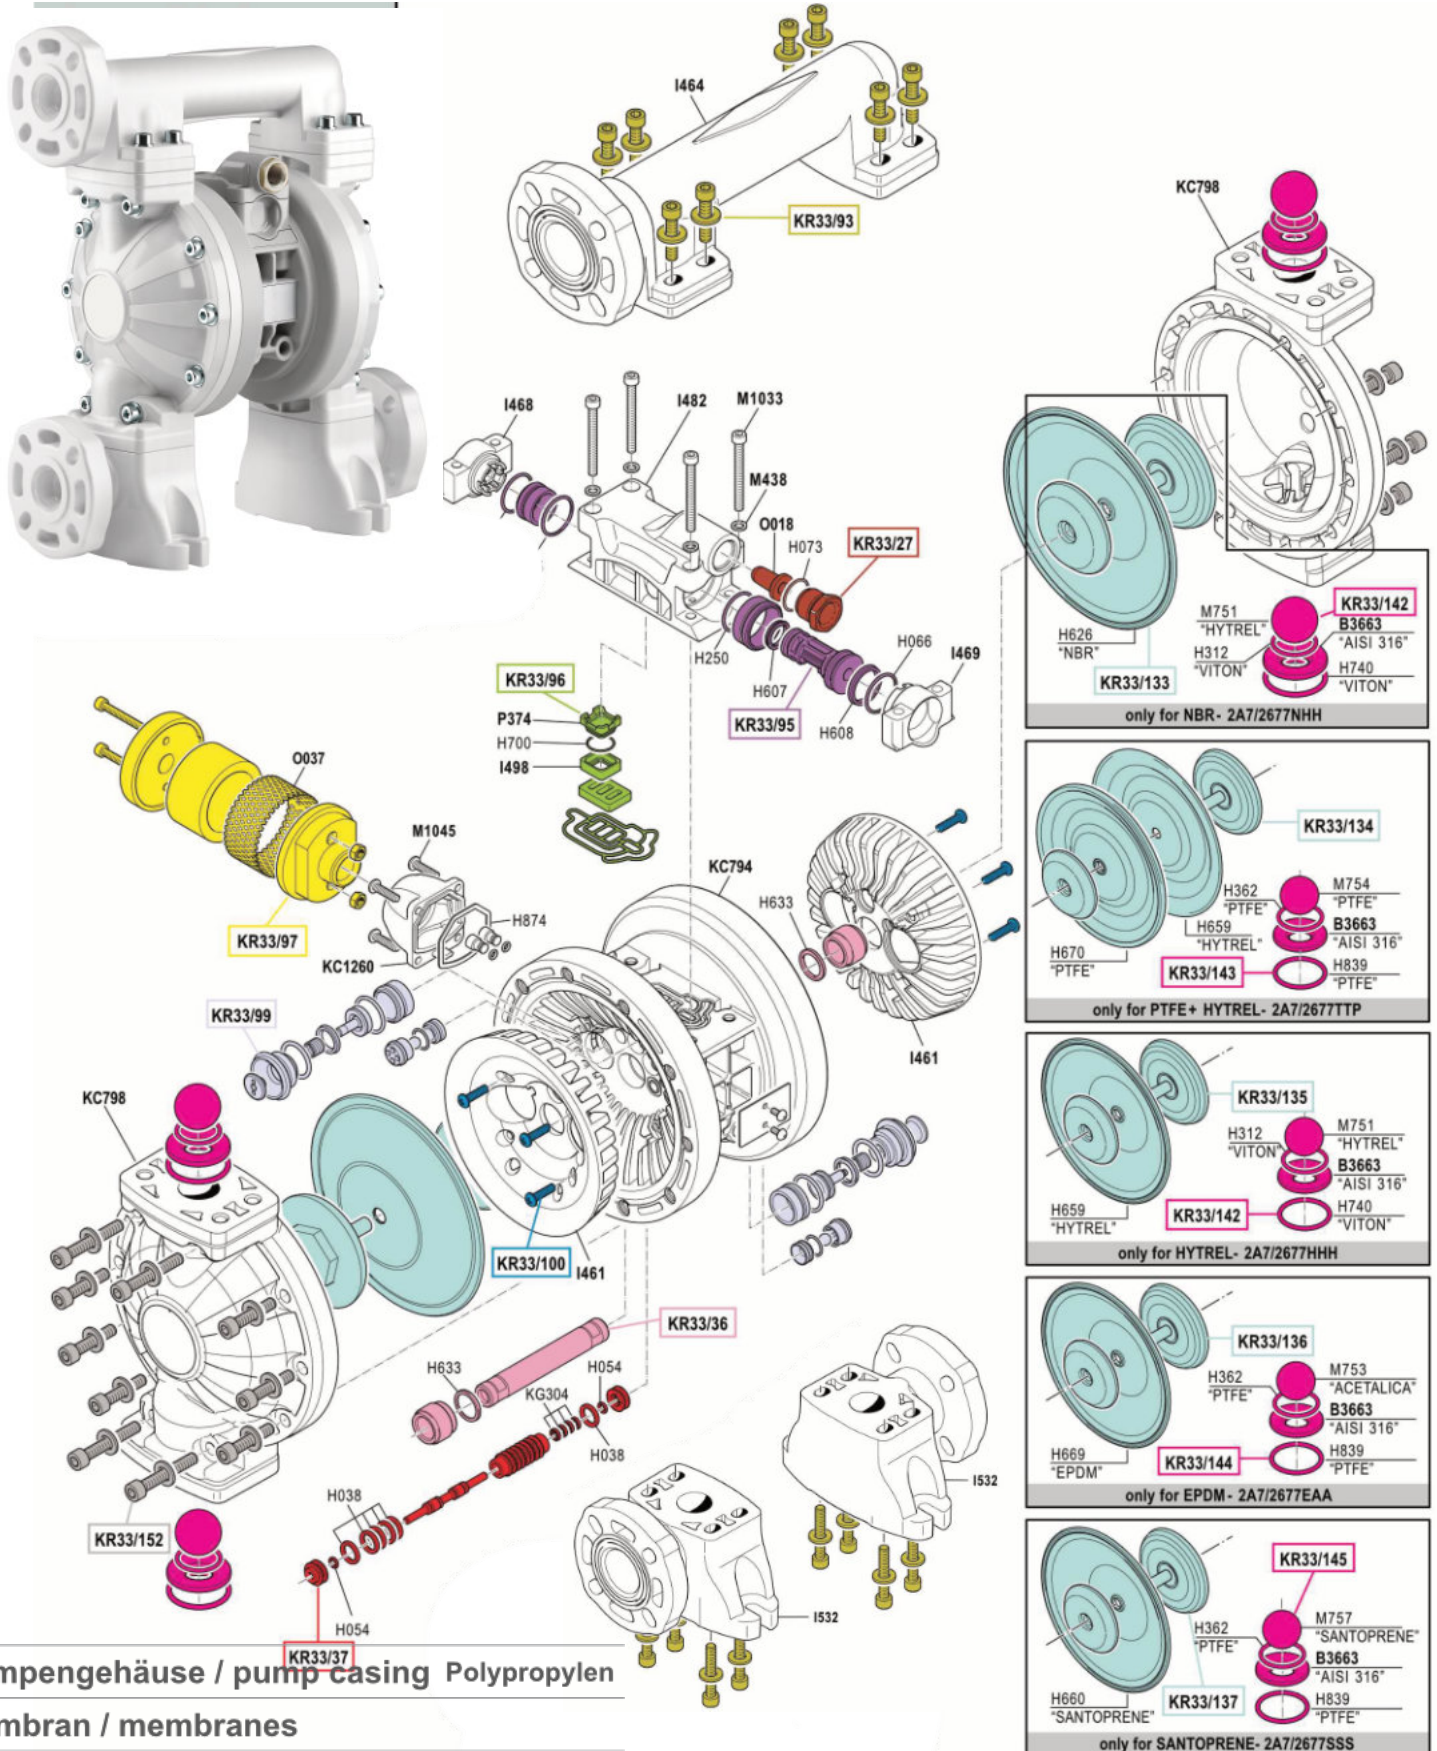

Ersatzteilliste Doppelmembranpumpen

Spare part list Double diaphragm pump

Pumpengehäuse / pump casing Polypropylen

Membran / membranes

EPDM	7.405.100
Hytrel	7.405.110
NBR	7.405.120
Santoprene	7.405.130
PTFE + Hytrel	7.405.140

KR33/133

H626 "NBR"

M751 "HYTREL"

H312 "VITON"

KC798

KR33/142
B3663
"AISI 316"

H740 "VITON"

only for NBR- 2A7/2677NHH

only for PTFE+ HYTREL- 2A7/2677TTP

KR33/135

H312 "VITON"

H659 "HYTREL"

H670 "PTFE"

M751 "HYTREL"

B3663
"AISI 316"

H740 "VITON"

KR33/145

only for SANTOPRENE- 2A7/2677SSS

Ersatzteilliste Doppelmembranpumpen

Spare part list Double diaphragm pump

Ersatzteile, Set Spare parts, set	Art.Nr. Item-No	Menge Qty	Art.Nr. Item-No	Menge Qty
KR33/27	H700	1	KR33/209 (air distributor gaskets kit)	1
KR33/36	I461	2	KR33/234 (motor gaskets kit)	1
KR33/37	I464	1	KR33/291 (diaphragm + valve kit NBR)	1
KR33/93	I468	1	KR33/292 (diaphragm + valve kit Hytrel)	1
KR33/95	I469	1	KR33/293 (diaphragm + valve kit PTFE+Hytrel)	1
KR33/96	I482	1	KR33/294 (diaphragm + valve kit EPDM)	1
KR33/97	I498	1	KR33/295 (diaphragm + valve kit Santoprene)	1
KR33/99	I532	1		
KR33/100	KC794	1		
KR33/133 (NBR)	KC798	2		
KR33/134 (PTFE+Hytrel)	KC1260	1		
KR33/135 (Hytrel)	M1033	4	Art.Nr. Item-No	Menge Qty
KR33/136 (EPDM)	M1045	4	KS33/155 (NBR) includes KR33/209, KR33/234, KR33/291	1
KR33/137(Santoprene)	M438	2	KS33/156 (Hytrel) includes KR33/209, KR33/234, KR33/292	1
KR33/142 (PTFE+Hytrel)	0018	1	KS33/157 (PTFE+Hytrel) includes KR33/209, KR33/234, KR33/293	1
KR33/143 (Hytrel)	0037	1	KS33/158 (EPDM) includes KR33/209, KR33/234, KR33/294	1
KR33/144 (EPDM)	P374	1	KS33/159 Santoprene) includes KR33/209, KR33/234, KR33/295	1
KR33/145 (Santoprene)	H626 (NBR)	2		
KR33/152	H659 (Hytrel)	2		
	H660 (Santoprene)	2		
	H669 (EPDM)	2		
	H670 (PTFE)	2		
	H312 (Viton)	4		
	H362 (PTFE)	4		
	M740 (Viton)	4		
	H839 (PTFE)	4		
	B3663	4		
	M751 (Hytrel)	4		
	M753 (Acetalica)	4		
	M754 (PTFE)	4		
	M757 (Santoprene)	4		